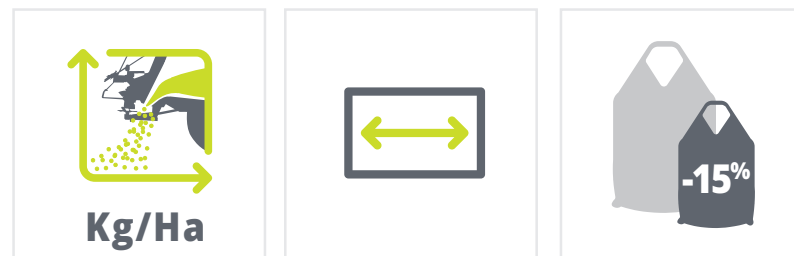

XT

ECONOV

NO ECONOV ❌

ECONOV 12 ✅